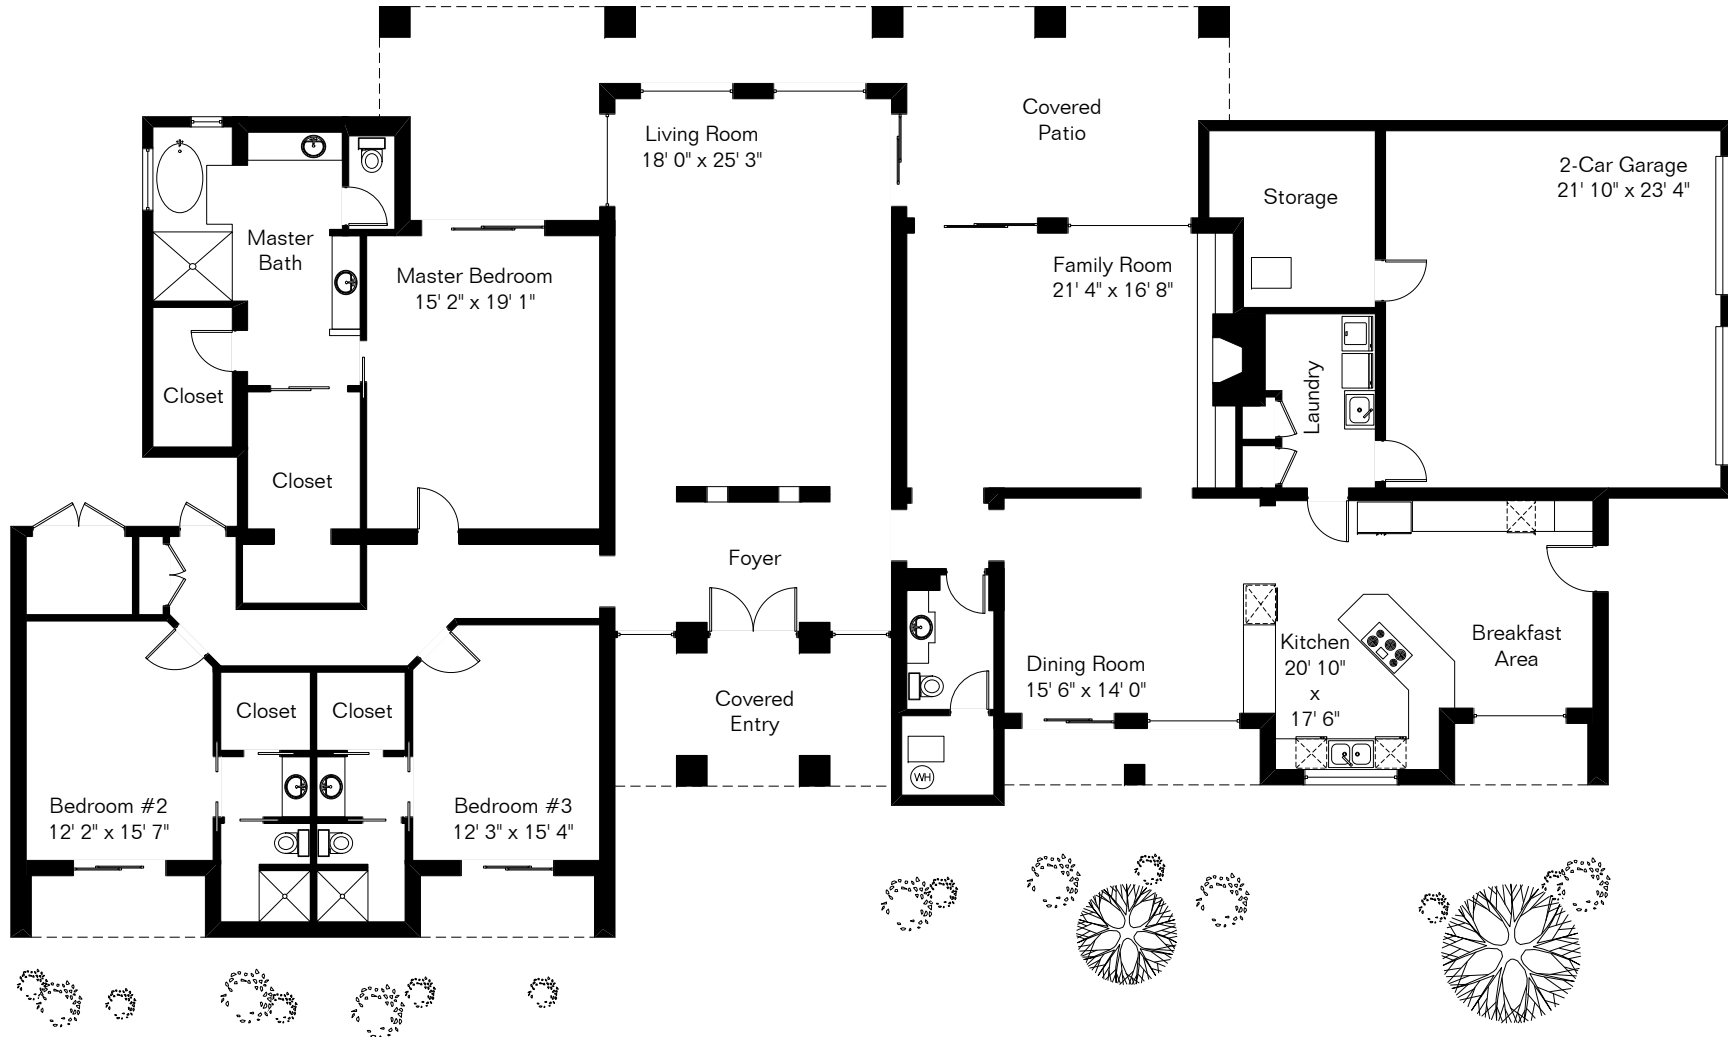

The square footages and room size information are deemed to be reliable but are not guaranteed and should be independently verified.

Pool Area

Living Area 3,597 Sq Ft
Garage 674 Sq Ft

6926 N Gleneagles Dr

Site Visit September 2014

0 ft. 6 ft. 10 ft. 20 ft.

Copyright 2014 Floor Plans First! LLC
All Rights Reserved.

www.FloorPlansFirst.com

Toll Free (877) 887-1500
Voice (520) 881-1500
Fax (520) 791-7701

Floor Plans First!
See the Floor Plan First!